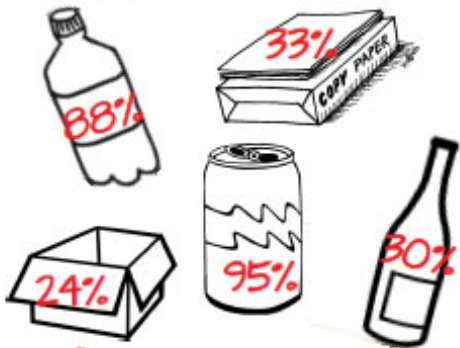

Recycling saves energy!

Compared to virgin materials, creating products using recycled materials can reduce the energy needed to manufacture them by up to:

Indianapolis Municipal Solid Waste Composition