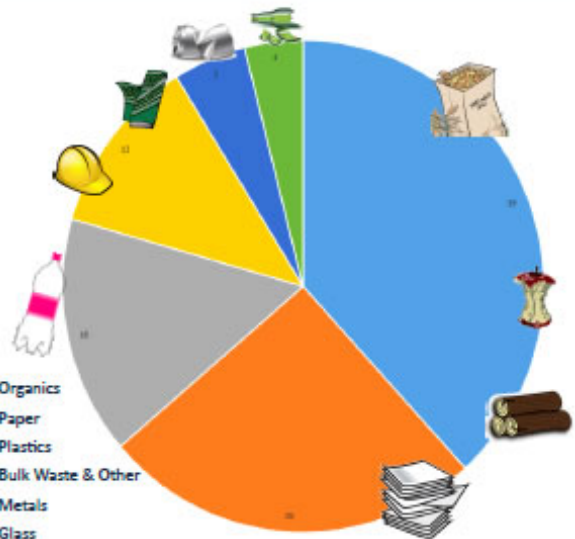

## SOLID WASTE FUN FACTS

Out of 267,614 households that receive solid waste collection services, **ONLY** subscribe to curbside recycling services

# 10%

The City collected the weight of **2,000 anvils** from recycling drop-off locations in 2015 - that's over one million pounds of recyclable materials

In 2015, the City of Indianapolis produced 257,743 tons of trash - equal to the weight of **36,820 elephants**

### Recycling saves energy!

Compared to virgin materials, creating products using recycled materials can reduce the energy needed to manufacture them by up to:

Indianapolis Municipal Solid Waste Composition